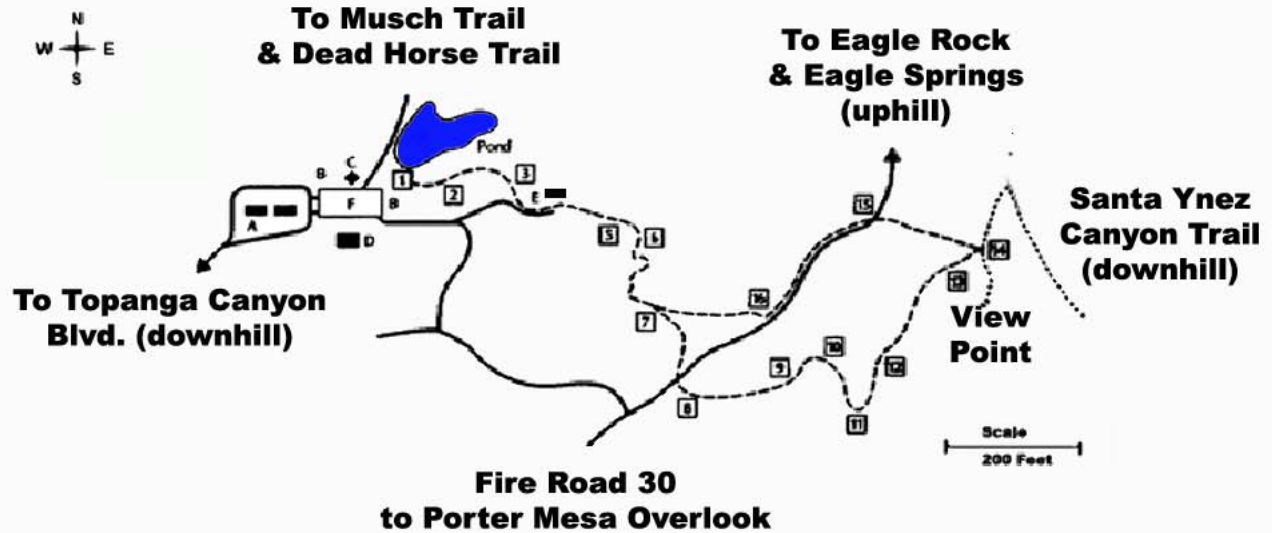

# TOPANGA STATE PARK NATURE TRAIL

## **TRIPPET RANCH**

- A. Barns (Park Office)
- B. Picnic Tables
- C. Toilets & Drinking Fountain
- D. Residence
- E. Skeet Lodge (Visitors Center)
- F. Parking Area